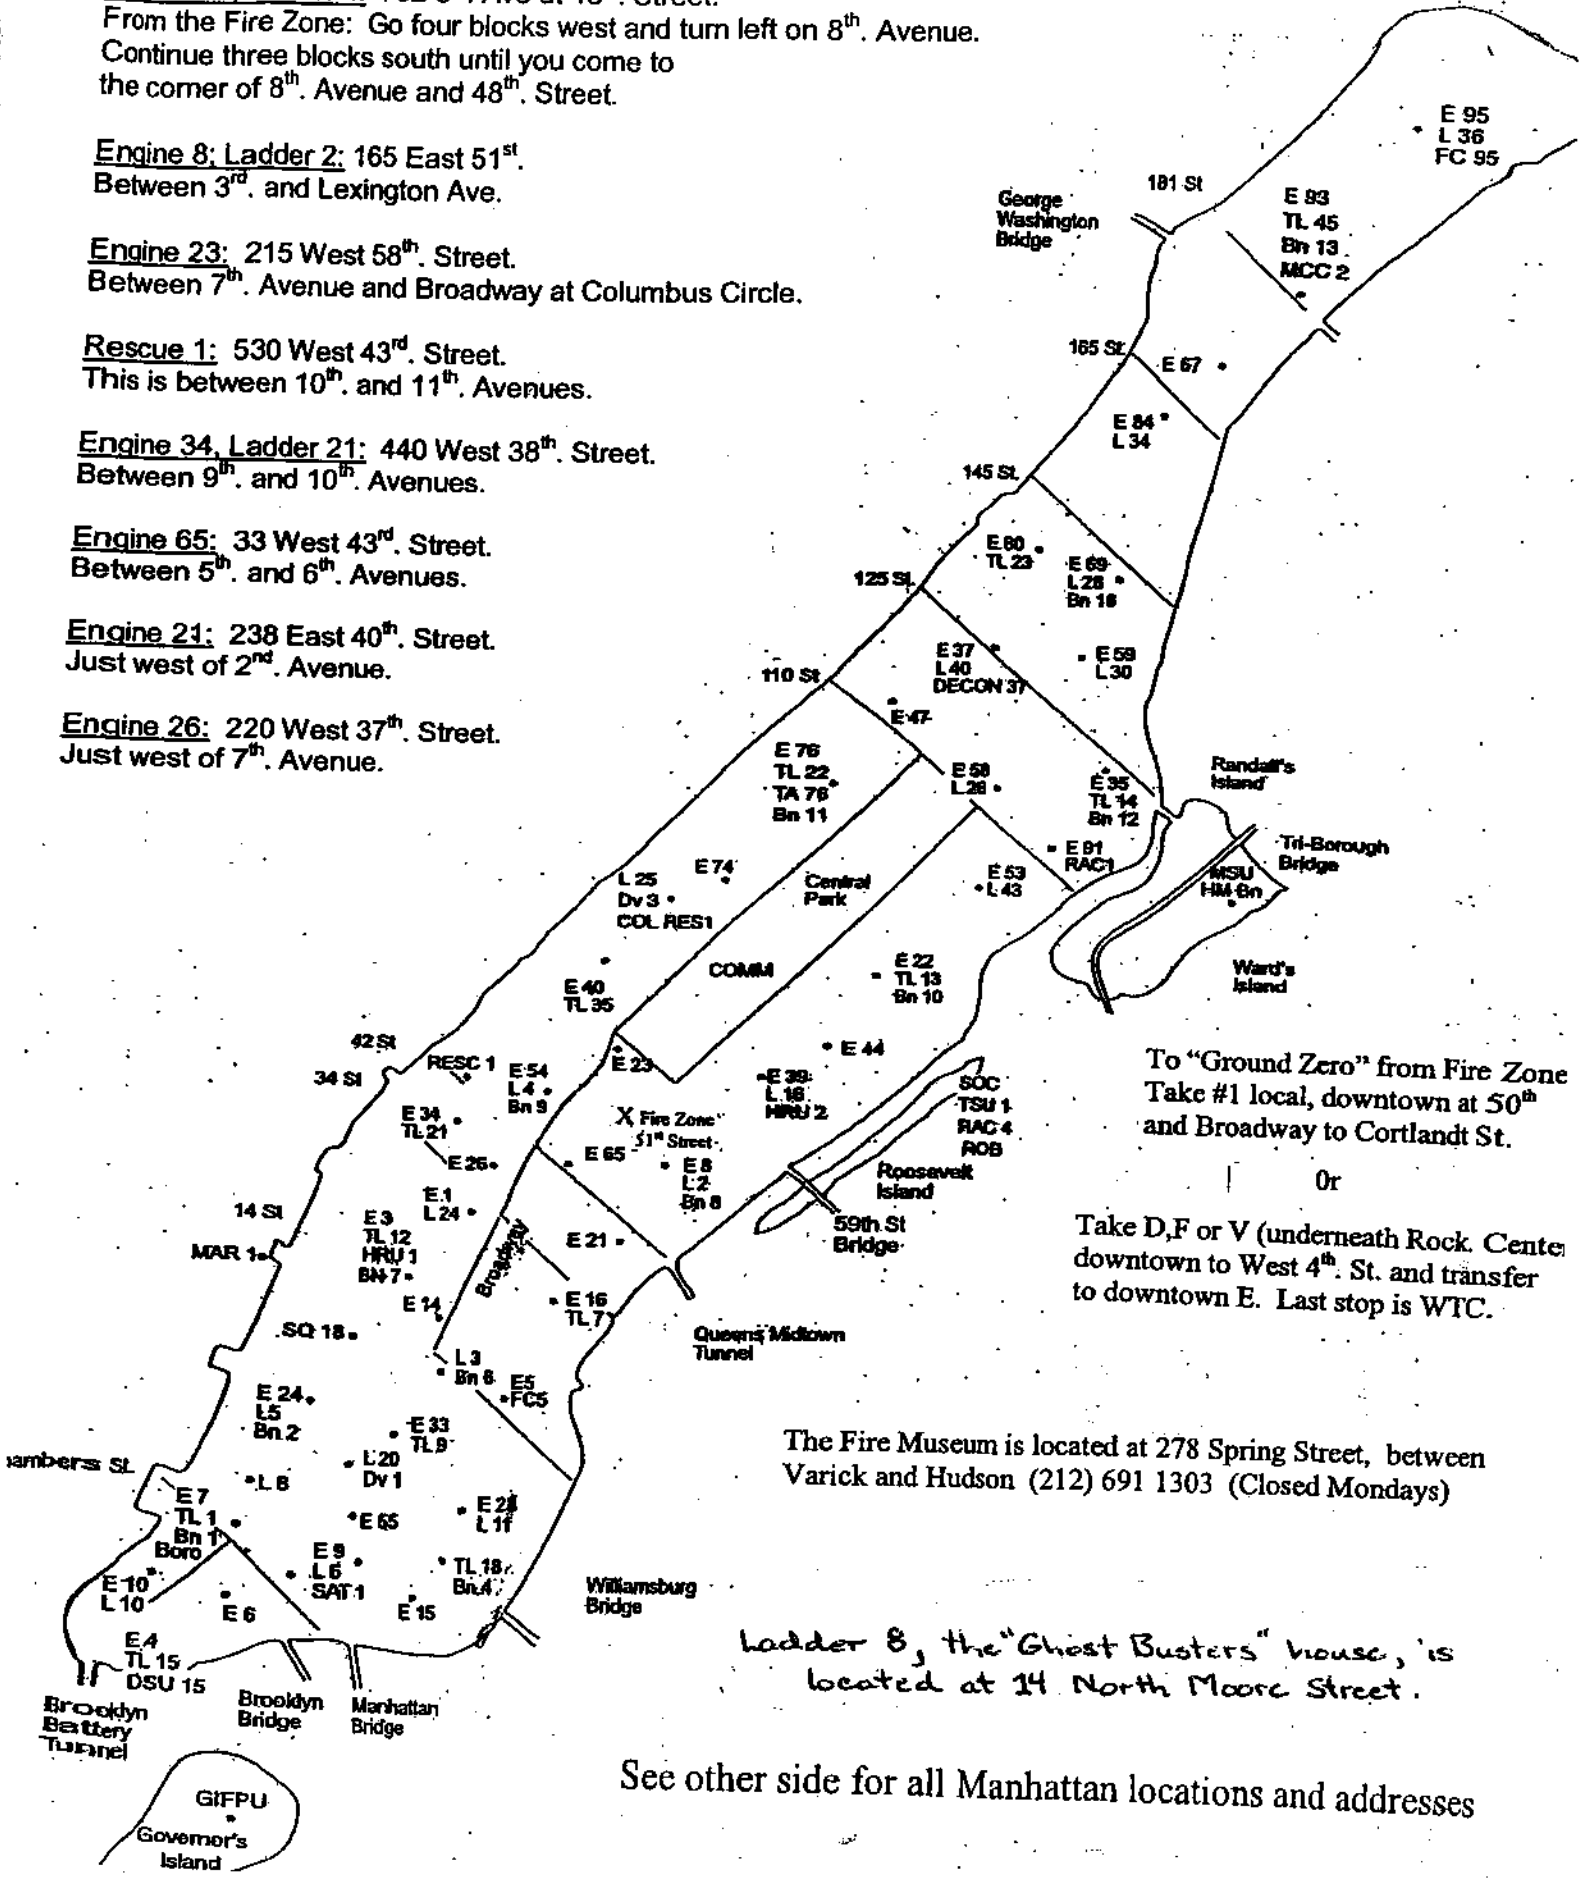

# Where Are The Closest Fire Houses?

Engine 54; Ladder 4: 782 8<sup>th</sup>. Ave at 48<sup>th</sup>. Street.

From the Fire Zone: Go four blocks west and turn left on 8<sup>th</sup>. Avenue.

Continue three blocks south until you come to the corner of 8<sup>th</sup>. Avenue and 48<sup>th</sup>. Street.

Engine 8; Ladder 2: 165 East 51<sup>st</sup>.

Between 3<sup>rd</sup>. and Lexington Ave.

Engine 23: 215 West 58<sup>th</sup>. Street.

Between 7<sup>th</sup>. Avenue and Broadway at Columbus Circle.

Rescue 1: 530 West 43<sup>rd</sup>. Street.

This is between 10<sup>th</sup>. and 11<sup>th</sup>. Avenues.

Engine 34; Ladder 21: 440 West 38<sup>th</sup>. Street.

Between 9<sup>th</sup>. and 10<sup>th</sup>. Avenues.

Engine 65: 33 West 43<sup>rd</sup>. Street.

Between 5<sup>th</sup>. and 6<sup>th</sup>. Avenues.

Engine 21: 238 East 40<sup>th</sup>. Street.

Just west of 2<sup>nd</sup>. Avenue.

Engine 26: 220 West 37<sup>th</sup>. Street.

Just west of 7<sup>th</sup>. Avenue.